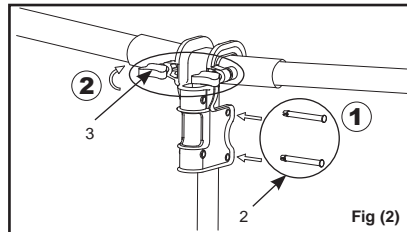

2. Secure the pole bracket (5) with two X-long pins (2) and tighten the twodovetail screws back using your fingers only. **NOTE:** Do not over tighten or use tool such as pliers.