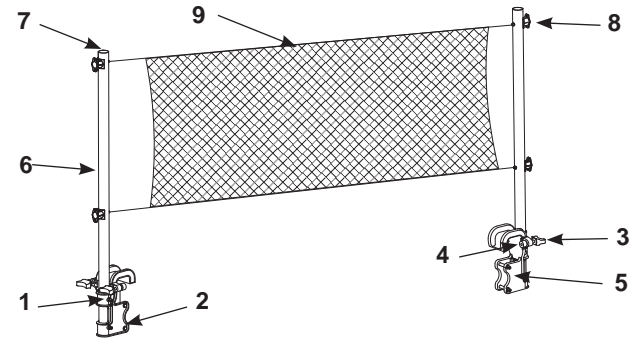

NOTE: Drawings for illustration purpose only. Actual product may vary. Not to scale.

REF. NO.	DESCRIPTION	QTY.	SPARE PARTS NO.
1	LONG PIN (WITH 2 EXTRA)	6	10312
2	X-LONG PIN (WITH 2 EXTRA)	6	11504
3	DOVETAIL SCREW	4	12483
4	RUBBER FENDER	4	10537
5	POLE BRACKET (DOVETAIL SCREWS & RUBBER FENDERS INCLUDED)	2	12484
6	POLE	2	11173
7	VOLLEYBALL POLE END PLUG	2	10539
8	VOLLEYBALL NET FASTENER	4	10535
9	VOLLEYBALL NET (FOR 16' (488 CM) & BELOW AGP) OR	1	10867
	VOLLEYBALL NET (FOR 17' (518 CM) & ABOVE AGP)	1	10540
10	VOLLEYBALL	1	10541

SAVE THESE INSTRUCTIONS