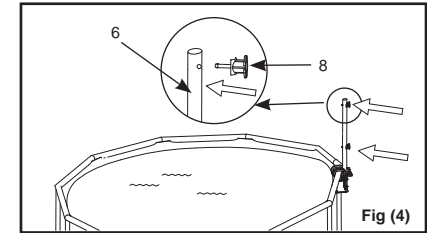

Set Up Instructions (cont.)

4. Attach two volleyball net fasteners (8) to the volleyball pole. Ensure the volleyball net fasteners (8) are facing outward.

5. Locate the opposite "T JOINT" of the circular metal frame pool and attach the second pole bracket (5) to the "T JOINT", repeat steps #1 to #4.