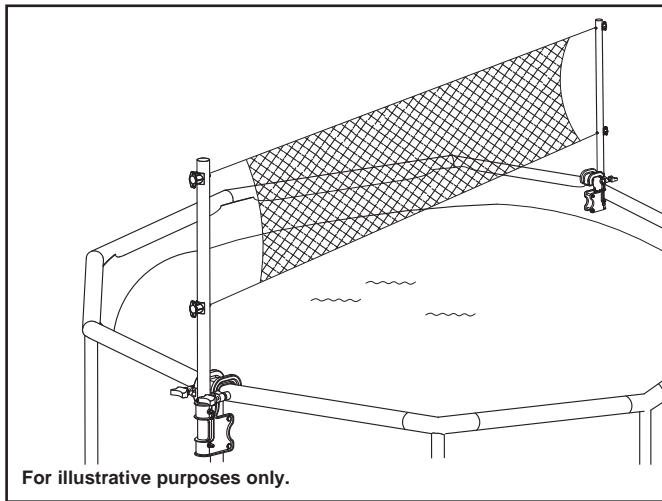

INTEX® OWNER'S MANUAL

Pool Volleyball Set for Intex® Round Metal Frame Pools

IMPORTANT SAFETY RULES

Read, Understand and Follow All Instructions Carefully Before Installing and Using this Product.

⚠ WARNING

- POOL AND POOL ACCESSORIES ARE TO BE ASSEMBLED AND DISASSEMBLED BY ADULTS ONLY.
- USE ONLY UNDER COMPETENT SUPERVISION.
- WHEN NOT IN USE REMOVE FROM THE POOL AND STORE IN A SAFE PLACE INDOORS.
- DO NOT USE DURING WINDY AND GUSTY DAYS.
- FOLLOW THESE RULES TO AVOID SERIOUS INJURY OR PROPERTY DAMAGE.
- USE ONLY MANUFACTURER SUPPLIED BALLS. PROFESSIONAL ATHLETIC BALLS ARE NOT RECOMMENDED.
- YOU MUST FIRST SET UP AND FILL THE POOL WITH WATER FOLLOWING THE POOL OWNER'S MANUAL BEFORE INSTALLING.
- DO NOT CLIMB, HANG, PULL, PUSH OR GRAB ANY PART OF THE STRUCTURE. THE STRUCTURE IS NOT DESIGNED TO SUPPORT USER BODY WEIGHT.
- REMOVE THE STRUCTURE BEFORE PLACING A POOL COVER OVER THE POOL.

ALWAYS FOLLOW ALL SAFETY RULES. CARELESSNESS, OR LACK OF ATTENTION, CAN HAVE SERIOUS CONSEQUENCES, SUCH AS PARALYSIS OR OTHER PERMANENT INJURIES.

Due to a policy of continuous product improvement, Intex reserves the right to change specifications and appearance, which may result in updates to the instruction manual, without notice.

SAVE THESE INSTRUCTIONS

PARTS REFERENCE

Before assembling your product, please take a few minutes to check the contents and become familiar with all the parts.