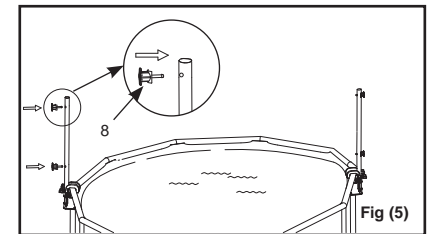

6. Attach one side of the Volleyball Net (9) starting from the top Volleyball Net Fastener (8) and then the bottom fastener. Loop the rope around the fastener (8) several times and secure the end of the rope to the two notches in the fastener. **NOTE:** Adjust the length of the rope to be looped around the fasteners depending on the size of the pool. Repeat this procedure for the other pole.