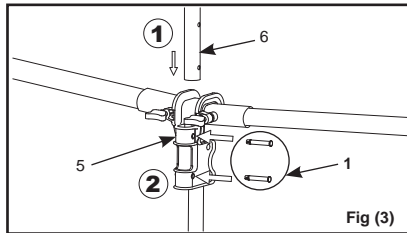

3. Insert the assembled volleyball pole into the pole bracket (5). Secure the pole to the bracket with long pins (1).