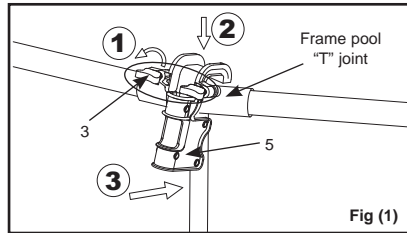

Set Up Instructions

IMPORTANT: Before proceeding to the next step ensure the pool is fully set up and filled with water following the pool owner's manual.

1. Fully open the two dovetail screws (3) and attach a pole bracket (5) to a circular metal frame pool "T JOINT". Make sure the pole bracket (5) is securely attached to the "T JOINT".