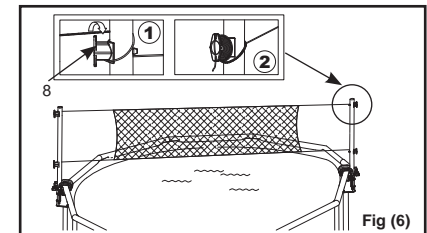

SAVE THESE INSTRUCTIONS